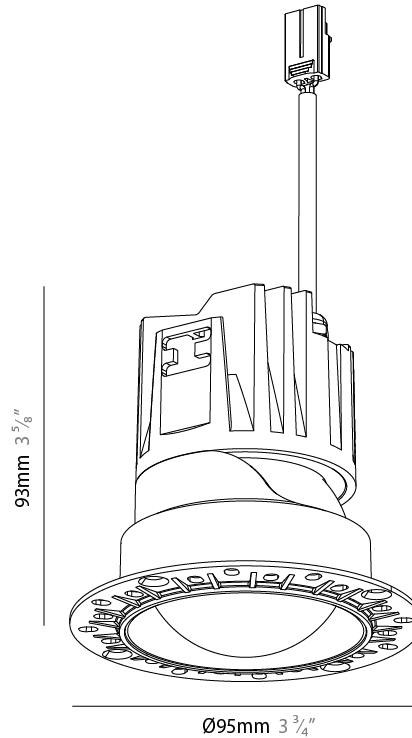

GENERAL

Series: Bioniq Evo
Partner: Prolicht
Division: Architectural
Installation: Trimless
Product Type: Downlight
Mounting Location: Ceiling
Light Distribution: Adjustable / Direct

PHYSICAL

Aperture Sizes - Downlights: 3"
Shape: Round
Diameter (mm): 95
Diameter (in): 3 3/4
Height (mm): 93
Depth (mm): 105
Height (in): 3 5/8
Depth (in): 4 1/8
Ceiling Thickness (mm): 10 - 50
Ceiling Thickness (in): 3/8 - 1 15/16
Weight (kg): 0.3
Fixture Finish: [SSR / BKV / CWI / CRY / HAB / UFT / ITA / RUA / FTG / MYG / LOD / PUS / FRO / FUP / KIA / POP / BLS / SPG / MEY / GOH / CHC / COM / ABZ / JAG / OBR / MOS / ROR](#)
Fixture Material: Extruded Aluminum
Cut-out Measurements: Ø 75mm/2 15/16"

ELECTRICAL

Lamp Type: LED (Zhaga Standard)
Input Wattage (W): 12.3
Total Output Wattage (W): 10.9
Dimming: Non-dimming / DALI Dimming / MATTER Dimming
Driver Included: No
Driver Location: Remote
Driver Type: Constant Current - Universal
Driver Class: Class 2
Constant Current (mA): 350mA
Upon Request: 0-10V Dimming / Phase Dimming

LED

Color Temperature (°K): 2700-6500 Tunable White
Max. Delivered Lumen (lm): Max 1119
Nominal Lumen (lm): Max 1495
CRI: >90 CRI
Efficiency (%): 90.8
Lamp Life (hrs): 50000

OPTICAL

Beam Angle: [24 / 32 / 42](#)
Adjustability: Rotational 350° / Tilt 30°

RATINGS AND CERTIFICATIONS

Certified By: Certified for North American Standards
IP rating: IP65
Glare Rating: ≤ 10

PROJECT
TYPE
SPECIFIER
QUANTITY
DATE